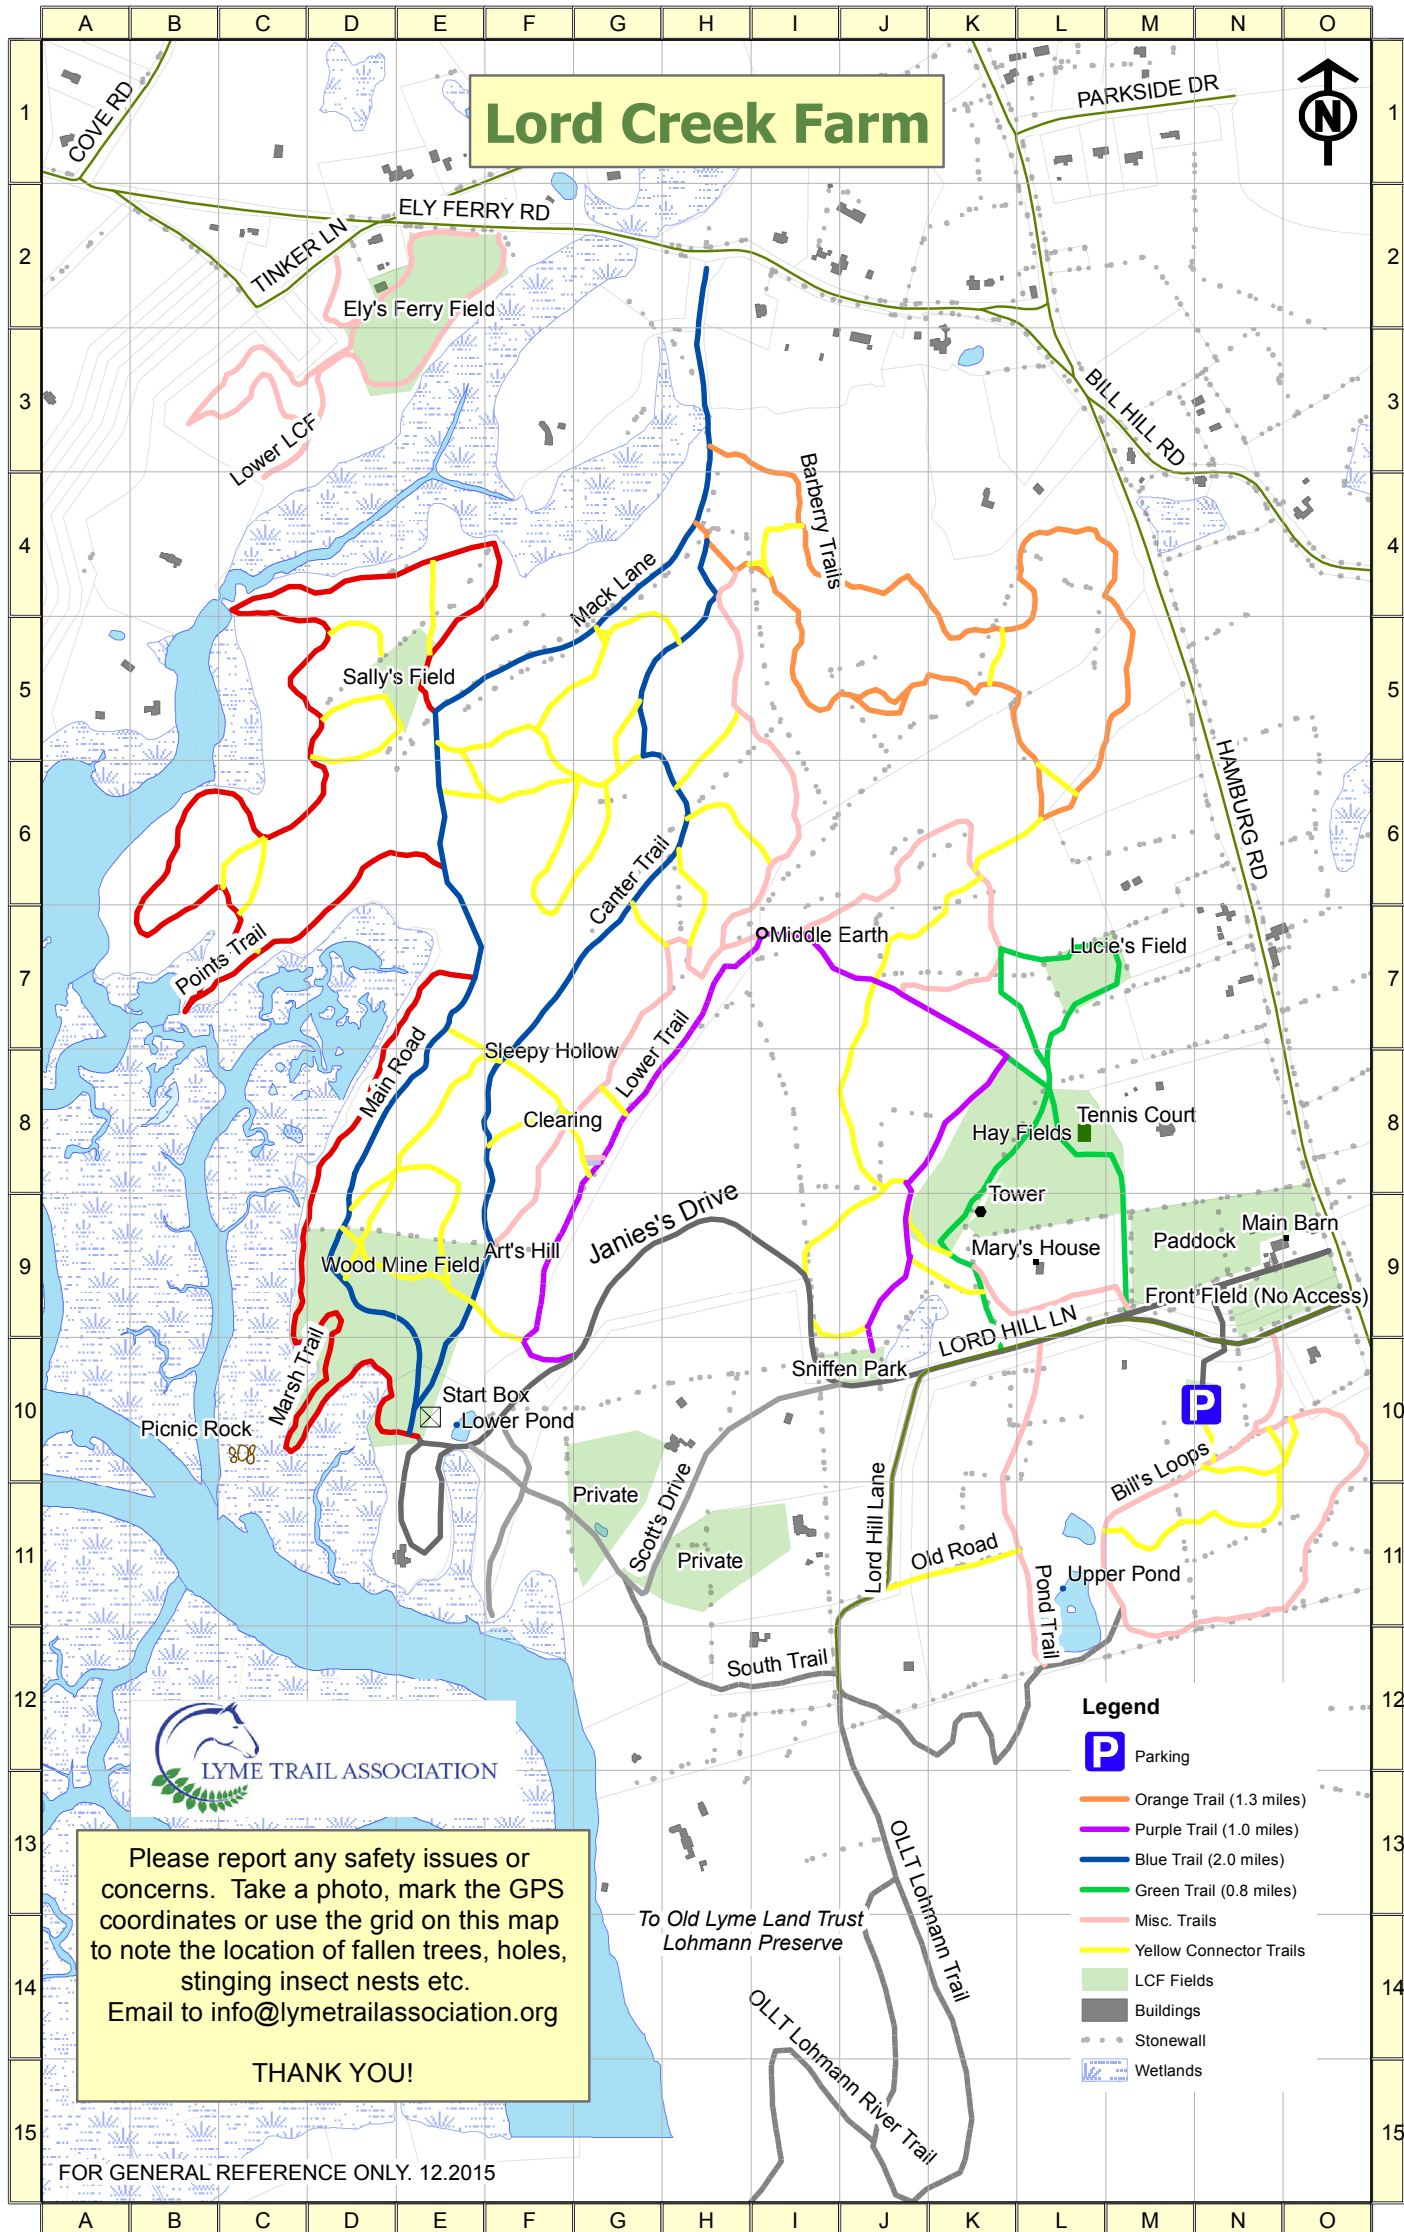

Lord Creek Farm

Please report any safety issues or concerns. Take a photo, mark the GPS coordinates or use the grid on this map to note the location of fallen trees, holes, stinging insect nests etc.
 Email to info@lymetrailassociation.org
THANK YOU!

Legend

- Parking
- Orange Trail (1.3 miles)
- Purple Trail (1.0 miles)
- Blue Trail (2.0 miles)
- Green Trail (0.8 miles)
- Misc. Trails
- Yellow Connector Trails
- LCF Fields
- Buildings
- Stonewall
- Wetlands